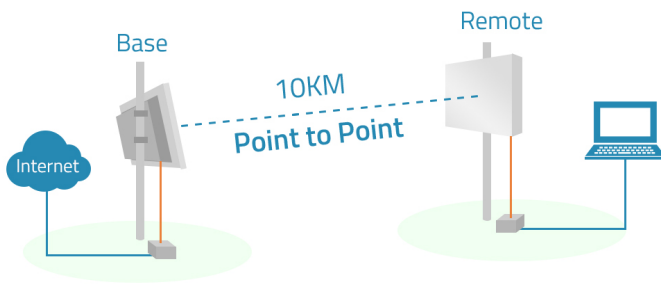

mooncomputers

Line of Sight Wireless Bridging

5GHz from 300 ~ 1300Mbps and 2.4GHz from 150 ~ 300Mbps

Typical Applications:

- Connecting two or more buildings together
- Requiring blistering performance from 100mbps to 10Gbps full duplex
- Connections offering 99.999% availability
- Operating in line of sight situations
- Fast lead times or temporary installations
- Faster and cheaper leased line or fibre replacement